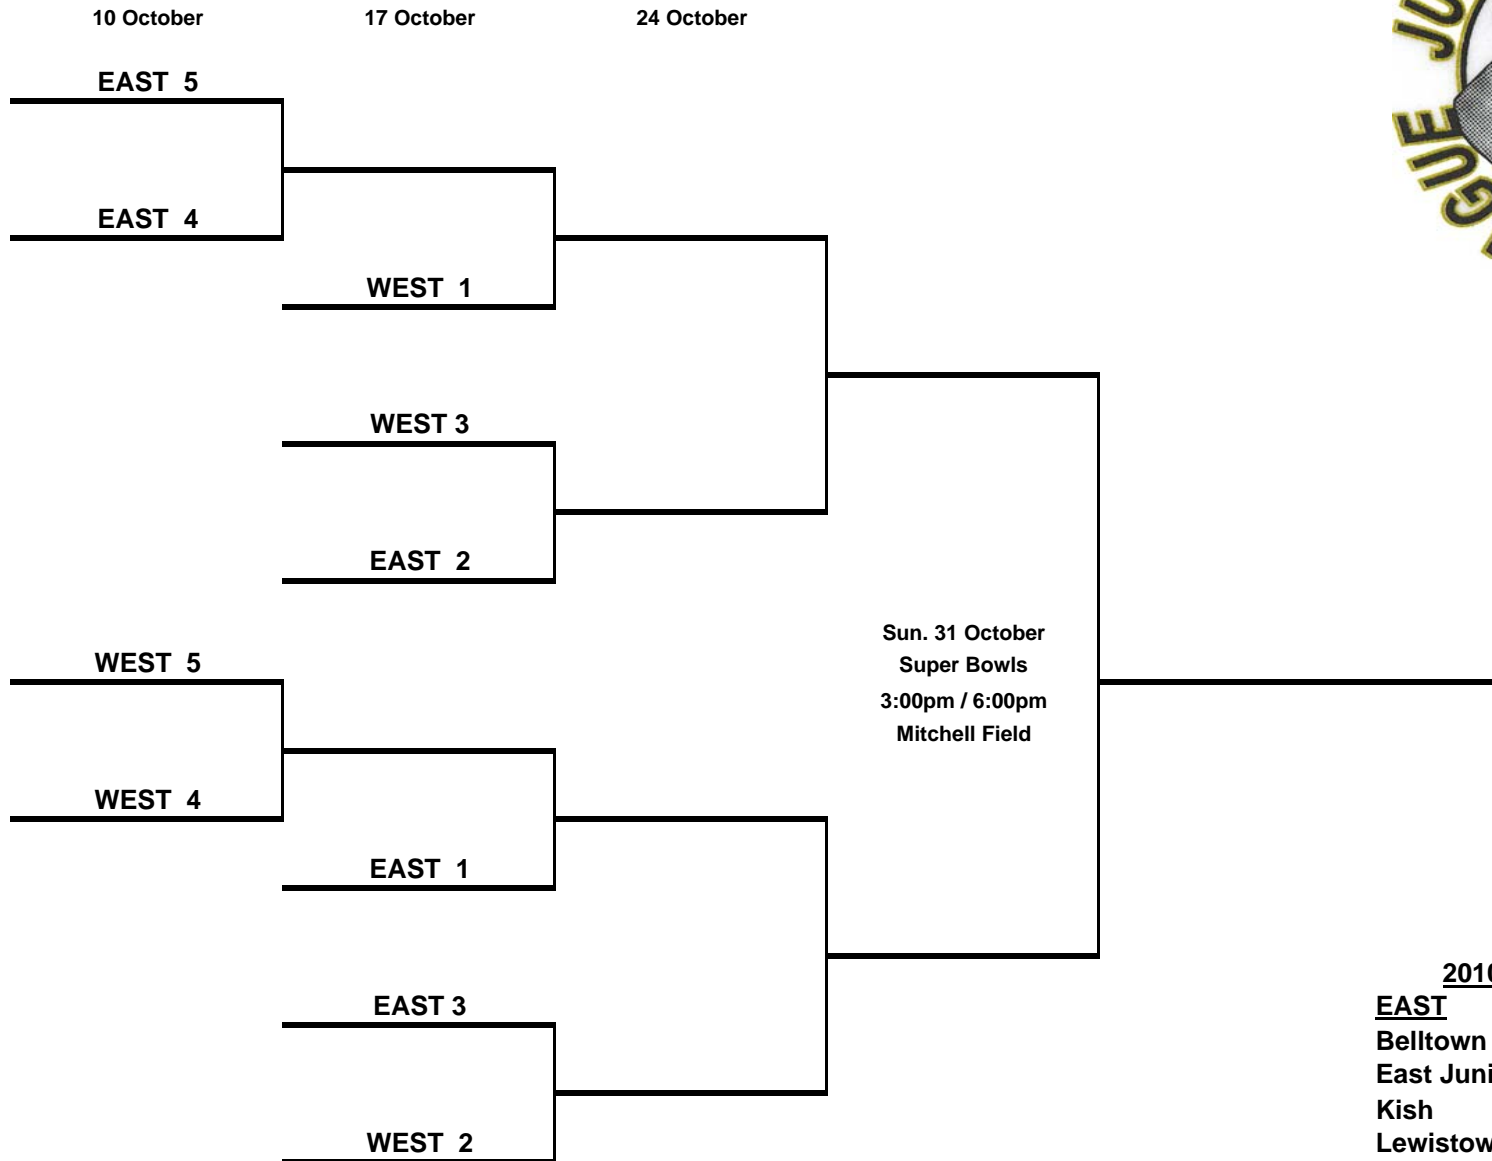

2010 Juniata Valley Football League

Divisions & Playoff Bracket

2010 JVFL Divisions:

<u>EAST</u>	<u>WEST</u>
Belltown	Huntingdon
East Juniata	McVeytown
Kish	Mount Union
Lewistown	State College
Little Mingoas	Terrace

**** Highest Team seed, will be "Home Team"**
(Home Team in Caps)

(Tie Breaker : 1 Head to Head, 2 Overall Record, 3 Coin Toss)