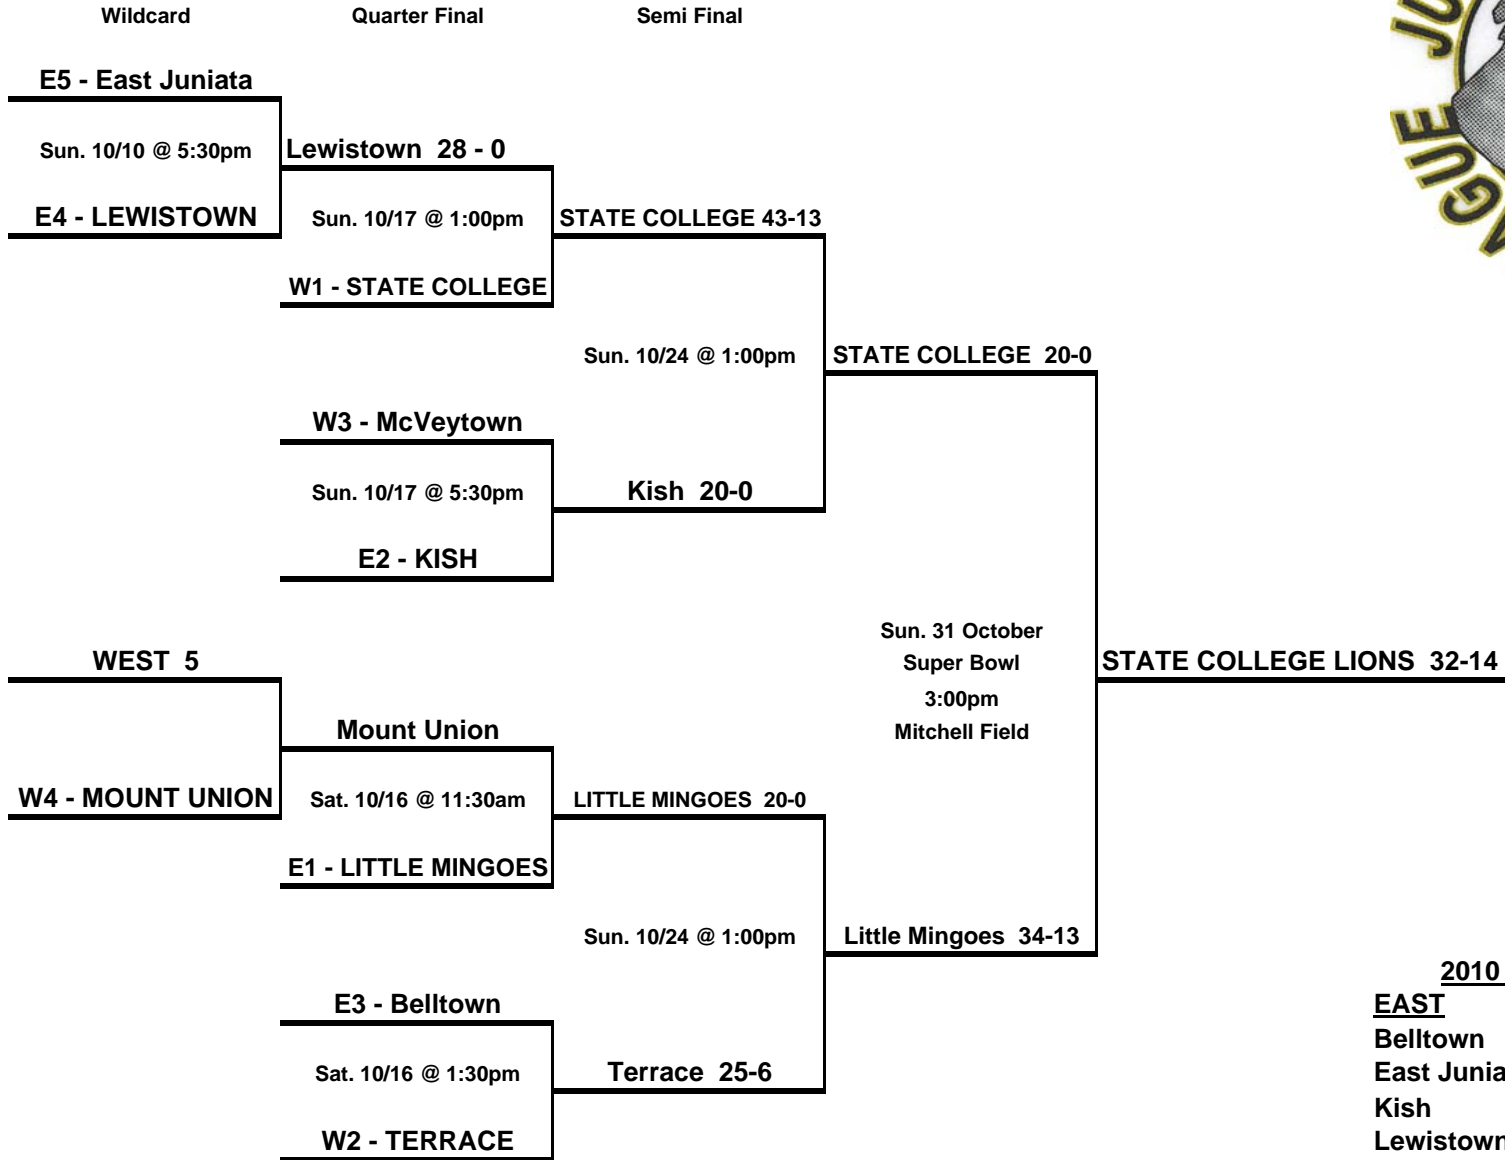

2010 Juniata Valley Football League

Pee-Wee Divisions & Playoff Bracket

- 2010 JVFL Divisions:**
- | | |
|--------------------|--------------------|
| <u>EAST</u> | <u>WEST</u> |
| Belltown | McVeytown |
| East Juniata | Mount Union |
| Kish | State College |
| Lewistown | Terrace |
| Little Mingoies | |

**** Highest Team seed, will be "Home Team"**
(Home Team in Caps)

(Tie Breaker : 1 Head to Head, 2 Overall Record, 3 Coin Toss)